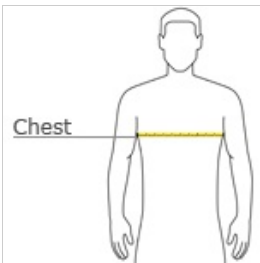

CARE INSTRUCTIONS

Machine wash cold with like colors, do not bleach, tumble dry low, warm iron, if necessary.

front

back

HOW TO MEASURE

CHEST

With arms down at sides, measure around the upper body, under arms and over the fullest part of the chest.

SIZE CHART

	XS	S	M	L	XL	2XL	3XL	4XL
Chest	32-34	35-37	38-40	41-43	44-46	47-49	50-53	54-57

COLOR INFORMATION

			
Black Triad Solid PMS NTR BLACK C	Dark Grey Heather PMS COOL GRAY 11C	True Navy Heather PMS 533C	True Royal Heather PMS 7687C