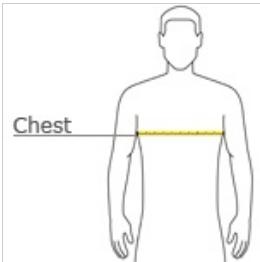

- 75/13/12 poly/cotton/rayon with PosiCharge technology
- Tear-away removable label
- Three-panel hood
- Hood and neck taping
- Raglan sleeves
- Self-fabric cuffs and hem
- Front pouch pocket

CARE INSTRUCTIONS

Machine wash cold with like colors, do not bleach, tumble dry low, warm iron, if necessary.

front

back

HOW TO MEASURE

CHEST

With arms down at sides, measure around the upper body, under arms and over the fullest part of the chest.

SIZE CHART

	XS	S	M	L	XL	2XL	3XL	4XL
Chest	32-34	35-37	38-40	41-43	44-46	47-49	50-53	54-57

COLOR INFORMATION

Black Triad
Solid
PMS NTR BLACK
C

Dark Grey
Heather
PMS COOL GRAY
11C

Light Grey
Heather
PMS COOL GRAY
5C